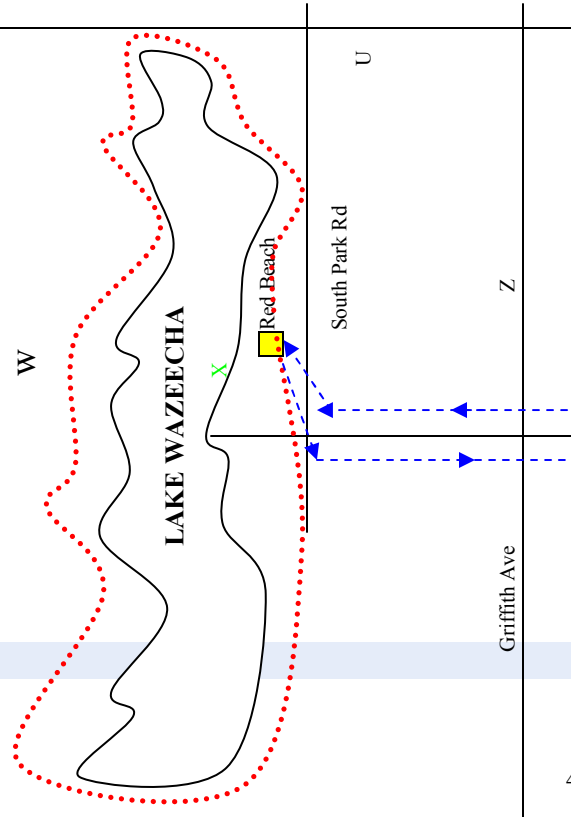

To Hwy 54

SWC YMCA TRIATHLON

RED SANDS BEACH

Key

- X = Swim
- = Run
- - - -> = Bike
- = Shelter

To Wis. Rapids/Hwy 13

U

Z

W

South Park Rd

Griffith Ave

Townline Rd

64th St

48th St

Spruce Ave

N

Church Ave

Mill Ave

Evergreen Ave

Tower Rd

S 52nd St